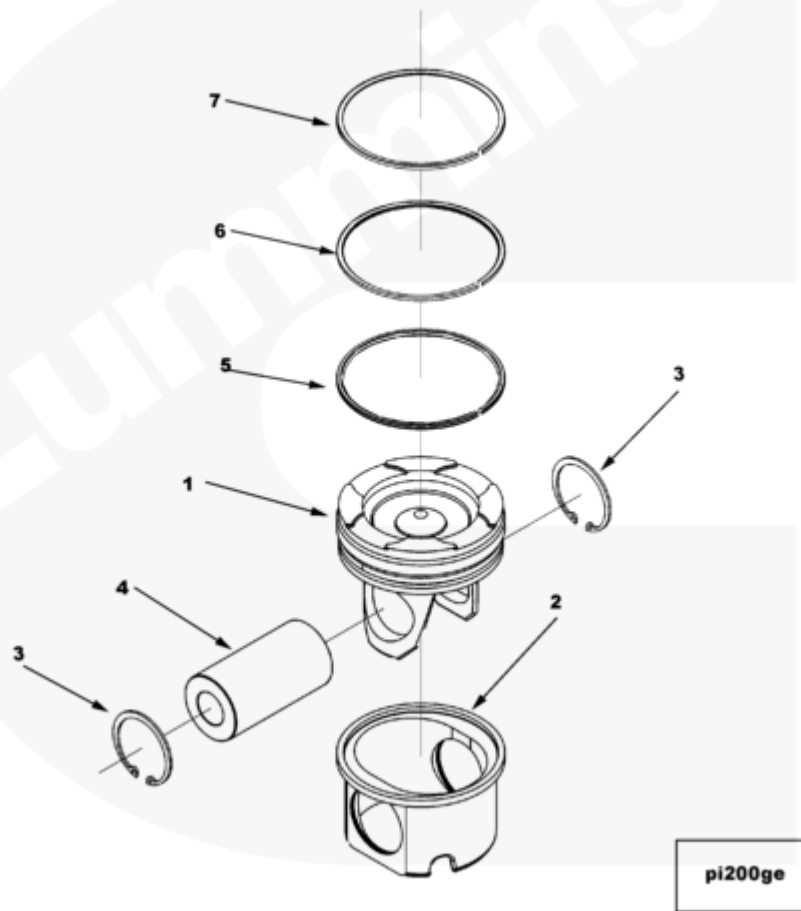

# Parts Catalog - Option Detail

Electronic Parts Catalog - Option Detail				
Option	Group	Graphic	Film Card	Date
PP8753-01	01.05	pi200ge	II	19-DEC-05
<b>Engines</b>	ISM CM570, ISM CM570/870, ISM CM875, ISM CM876, ISM CM876 E, ISM11 CM876 SN, M11 CELECT, M11 CELECT PLUS, M11 MECHANICAL, QSM11 CM570, QSM11 CM876			

©Cummins Inc

[SMALL](#) | [MEDIUM](#) | [LARGE](#)

Cart	Ref No	Part Number	Part Description	Required	Remarks
<a href="#">View My Cart</a>					
		<a href="#">PP8753-01</a>	Engine Piston Kit		
					Engine Piston Kit
					Performance Parts
					CPL: 8753